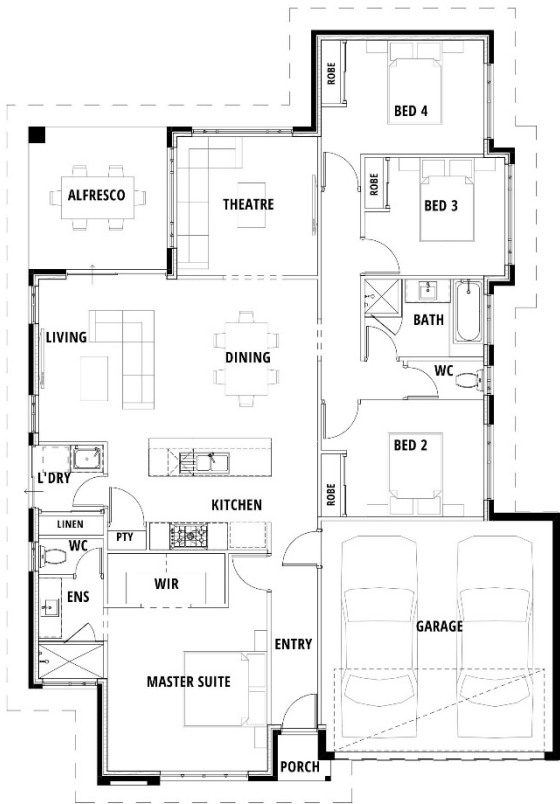

Beast

🛏️ 4 🚿 2 🚗 2 🏠 15m² 📄 177m²

This squat design might sound beastly, but on the inside he's positively princely. Dreamy open plan kitchen? Check. A master suite with walk-in robe and double-sized shower? Check. Three not so minor bedrooms for the kids and visiting rellies? Check mate.

Squat Design

It's hip to be a square. For those who want plenty of room to move, you'll really make the most of your block with this clever design.

5th Room??

More a Netflix in bed type? Go without the theatre and convert it into another bedroom for the kids, furkids, or that third wheel you just can't get out the door.

Master Suite

Walk-in robes for two? Check. Luxurious private ensuite? Check. Space to spread out in your new King bed? Check. Your new bedroom has truly mastered it all.

Your choice of 3 designer elevations | Your choice of 5 not-so-standard specifications
Unlimited design changes | A remarkable building experience